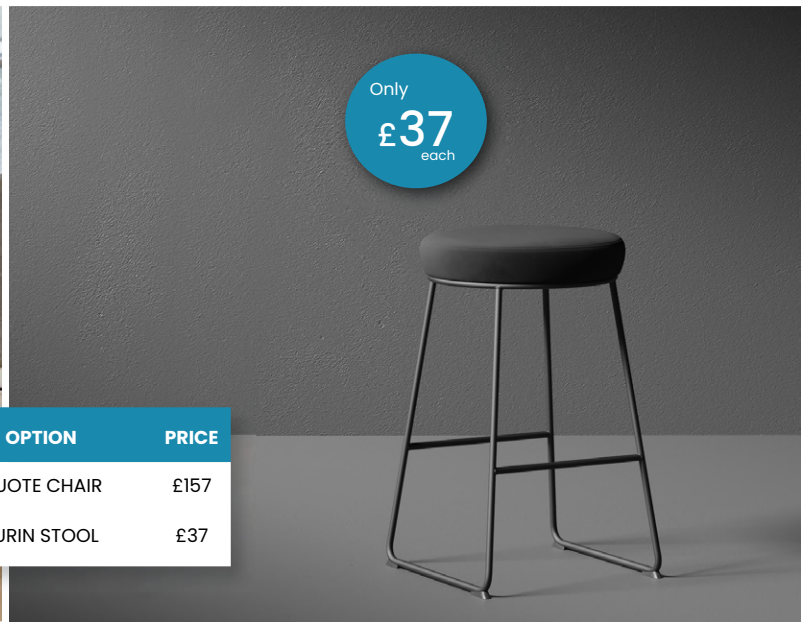

Example CODE: DD-QMPSGRY = Multi Purpose Shelf in Grey Finish.

CAFÉ & BISTRO

QUOTE

CODE	OPTION	PRICE
DD-QURC01	QUOTE CHAIR	£157
DD-TN01BLK	TURIN STOOL	£37

TURIN STOOL

BISTRO STOOLS

CODE	OPTION	PRICE
DD-STW01BLK	STOWE INKY BLACK	£95
DD-STW01BRN	STOWE PECAN BROWN	£95
DD-HEP01CHAR	HEPSCOTT CHARCOAL	£99
DD-HEP01BLUE	HEPSCOTT DENIM BLUE	£99
DD-CHF01BLK	CHARFORD INKY BLACK	£83
DD-CHF01BRN	CHARFORD PECAN BROWN	£83
DD-MRL01GRN	MARLOW FOREST GREEN	£103
DD-MRL01GRY	MARLOW PEWTER GREY	£103
DD-BRY01OATM	BRAYFORD OATMEAL	£95
DD-BRY01BLUE	BRAYFORD OCEAN BLUE	£95