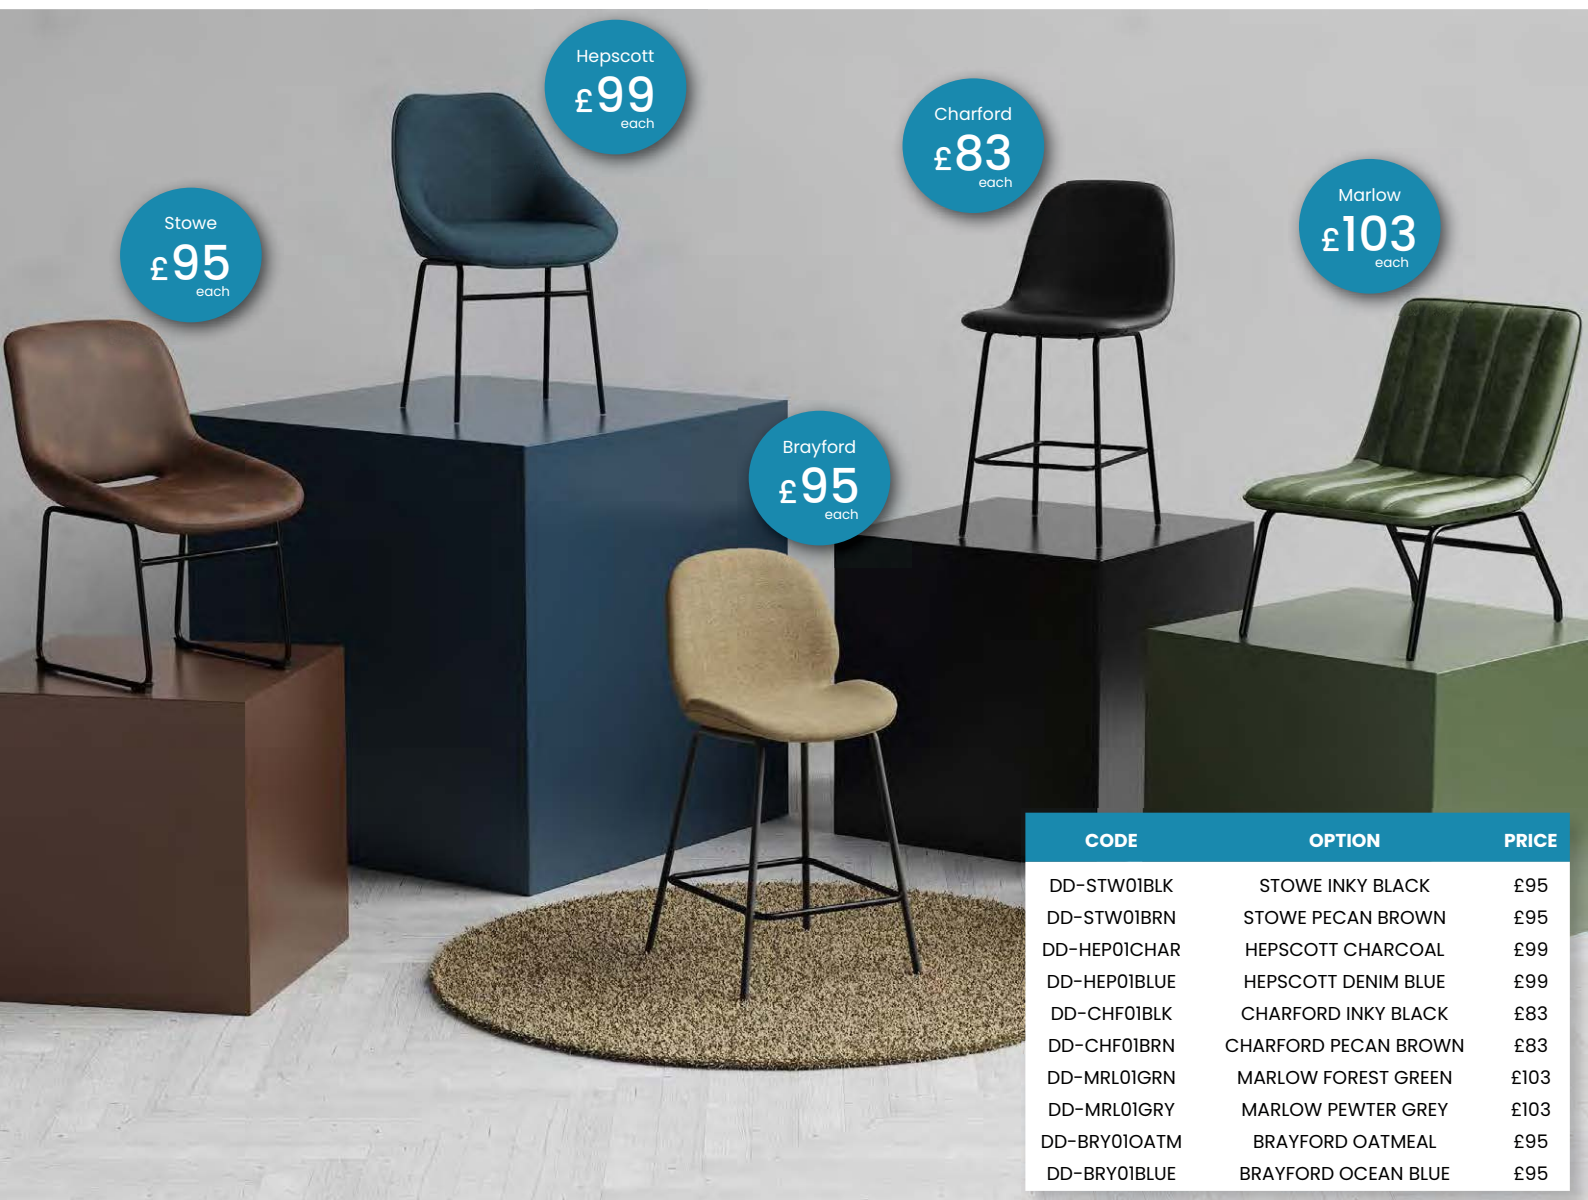

Example CODE: DD-QMPSGRY = Multi Purpose Shelf in Grey Finish.

CAFÉ & BISTRO

QUOTE

CODE	OPTION	PRICE
DD-QURC01	QUOTE CHAIR	£157
DD-TN01BLK	TURIN STOOL	£37

TURIN STOOL

BISTRO STOOLS

CODE	OPTION	PRICE
DD-STW01BLK	STOWE INKY BLACK	£95
DD-STW01BRN	STOWE PECAN BROWN	£95
DD-HEP01CHAR	HEPSCOTT CHARCOAL	£99
DD-HEP01BLUE	HEPSCOTT DENIM BLUE	£99
DD-CHF01BLK	CHARFORD INKY BLACK	£83
DD-CHF01BRN	CHARFORD PECAN BROWN	£83
DD-MRL01GRN	MARLOW FOREST GREEN	£103
DD-MRL01GRY	MARLOW PEWTER GREY	£103
DD-BRY01OATM	BRAYFORD OATMEAL	£95
DD-BRY01BLUE	BRAYFORD OCEAN BLUE	£95