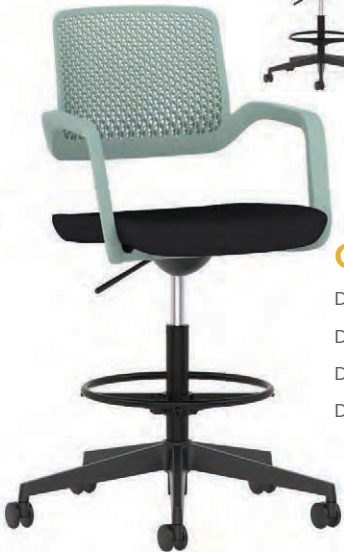

COSMO COLLECTION

NEW! Only **£124** each

COSMO HI RISE

- DD-COSMOHLBLK **BLACK**
- DD-COSMOHLWHT **WHITE**
- DD-COSMOHLRED **RED**
- DD-COSMOHLGRN **GREEN**

4 COLOUR OPTIONS