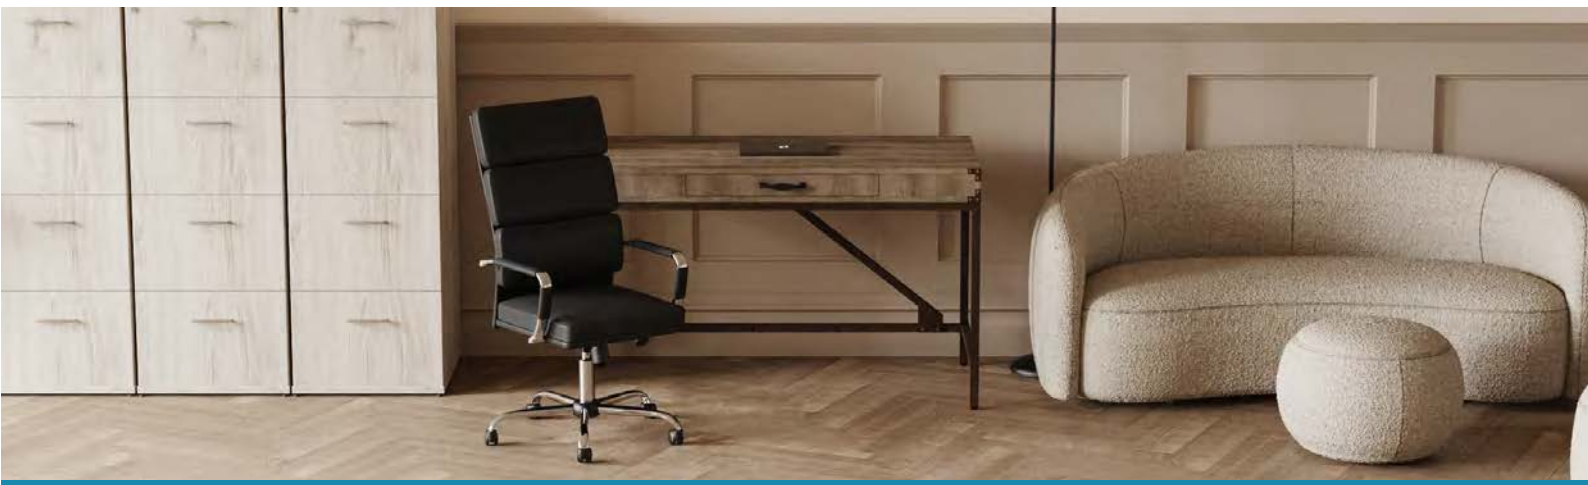

CONTEMPORARY DESKING

FLEUR SMART STORAGE DESK