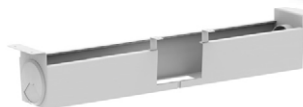

3 COLOUR OPTIONS

Black White Silver

SILVER CABLE BASKET CODE	COLOUR	WIDTH (MM)	PRICE
DD-ICB800SLV	SILVER	800	£40
DD-ICB10SILV	SILVER	1000	£43
DD-ICB12SLV	SILVER	1200	£45
DD-ICB14SLV	SILVER	1400	£48
DD-ICB16SLV	SILVER	1600	£49

UNIVERSAL CABLE TRAY CODE	COLOUR	WIDTH (MM)	PRICE
DD-UCTSILV	SILVER	660-1150	£30
DD-UCTWHT	WHITE	660-1150	£30
DD-UCTBLK	BLACK	660-1150	£30

6 TOP & PANEL LEG FINISHES

3 METAL LEG COLOUR OPTIONS